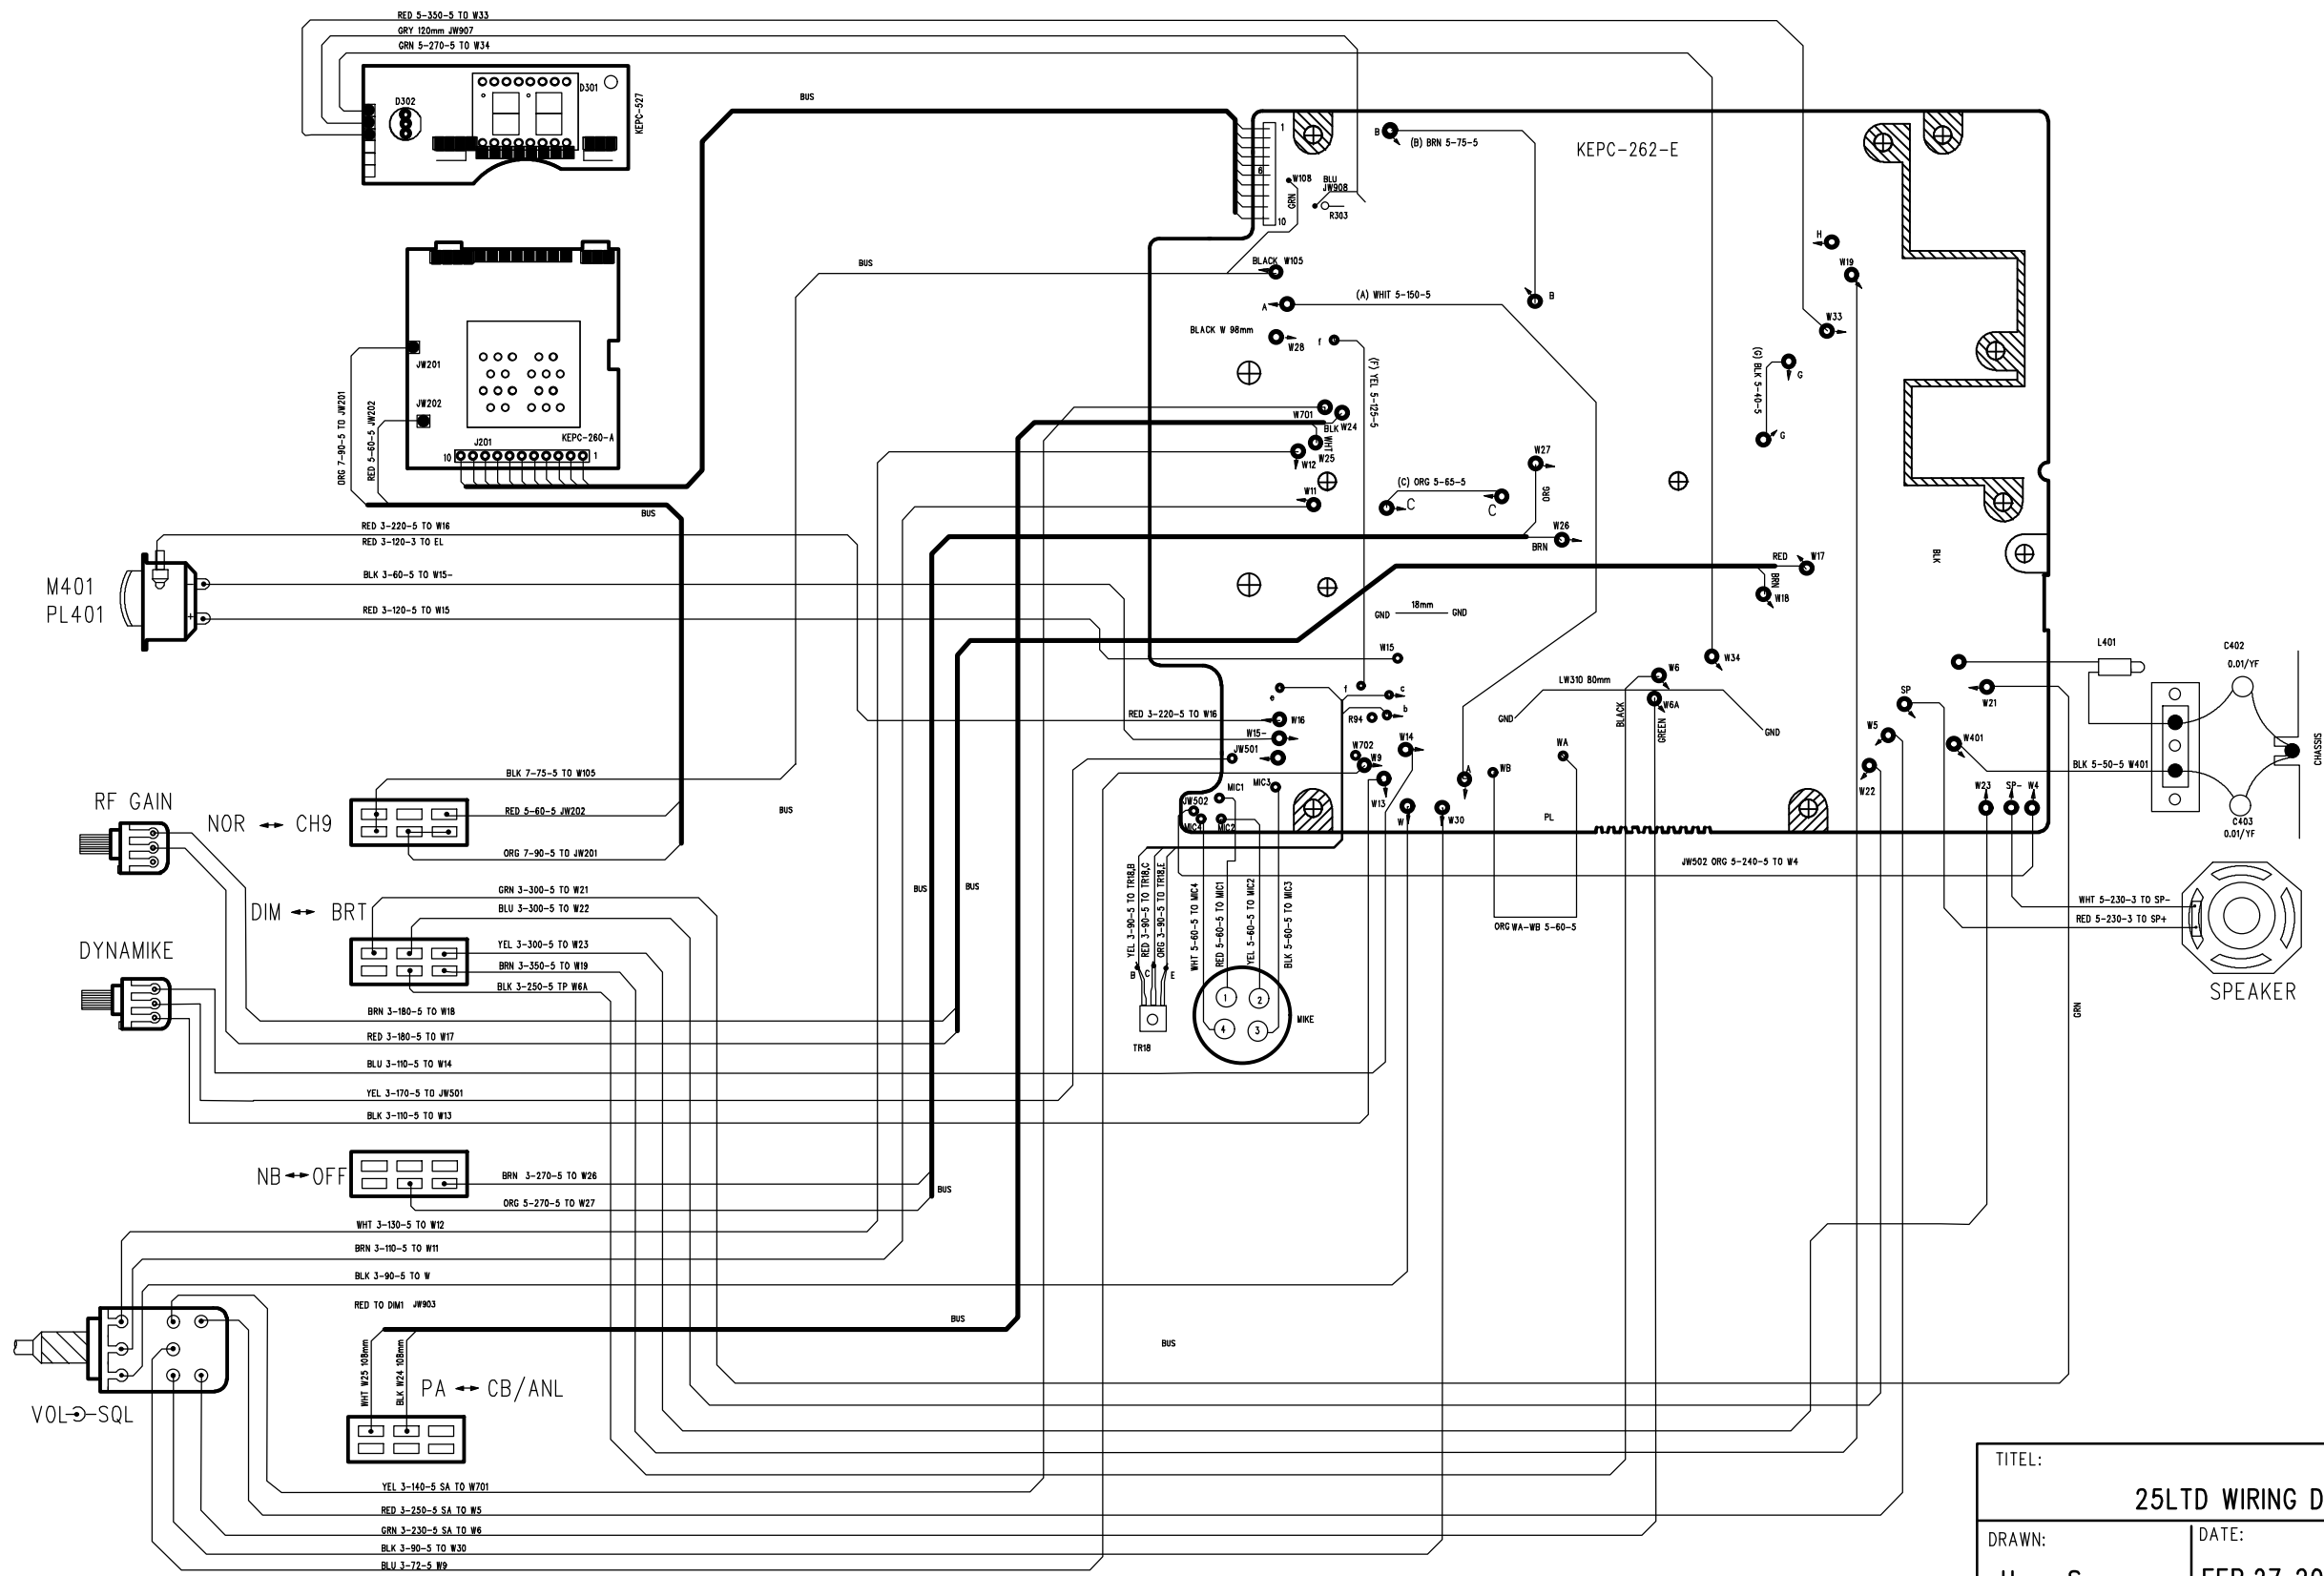

CB 25LTD WIRING DIAGRAM

TITEL: 25LTD WIRING DIAGRAM		
DRAWN: Hero Song	DATE: FEB.27 2001	REV: A
APPROVED:	DATE:	SHEET: 1 OF 1

COMPANY: