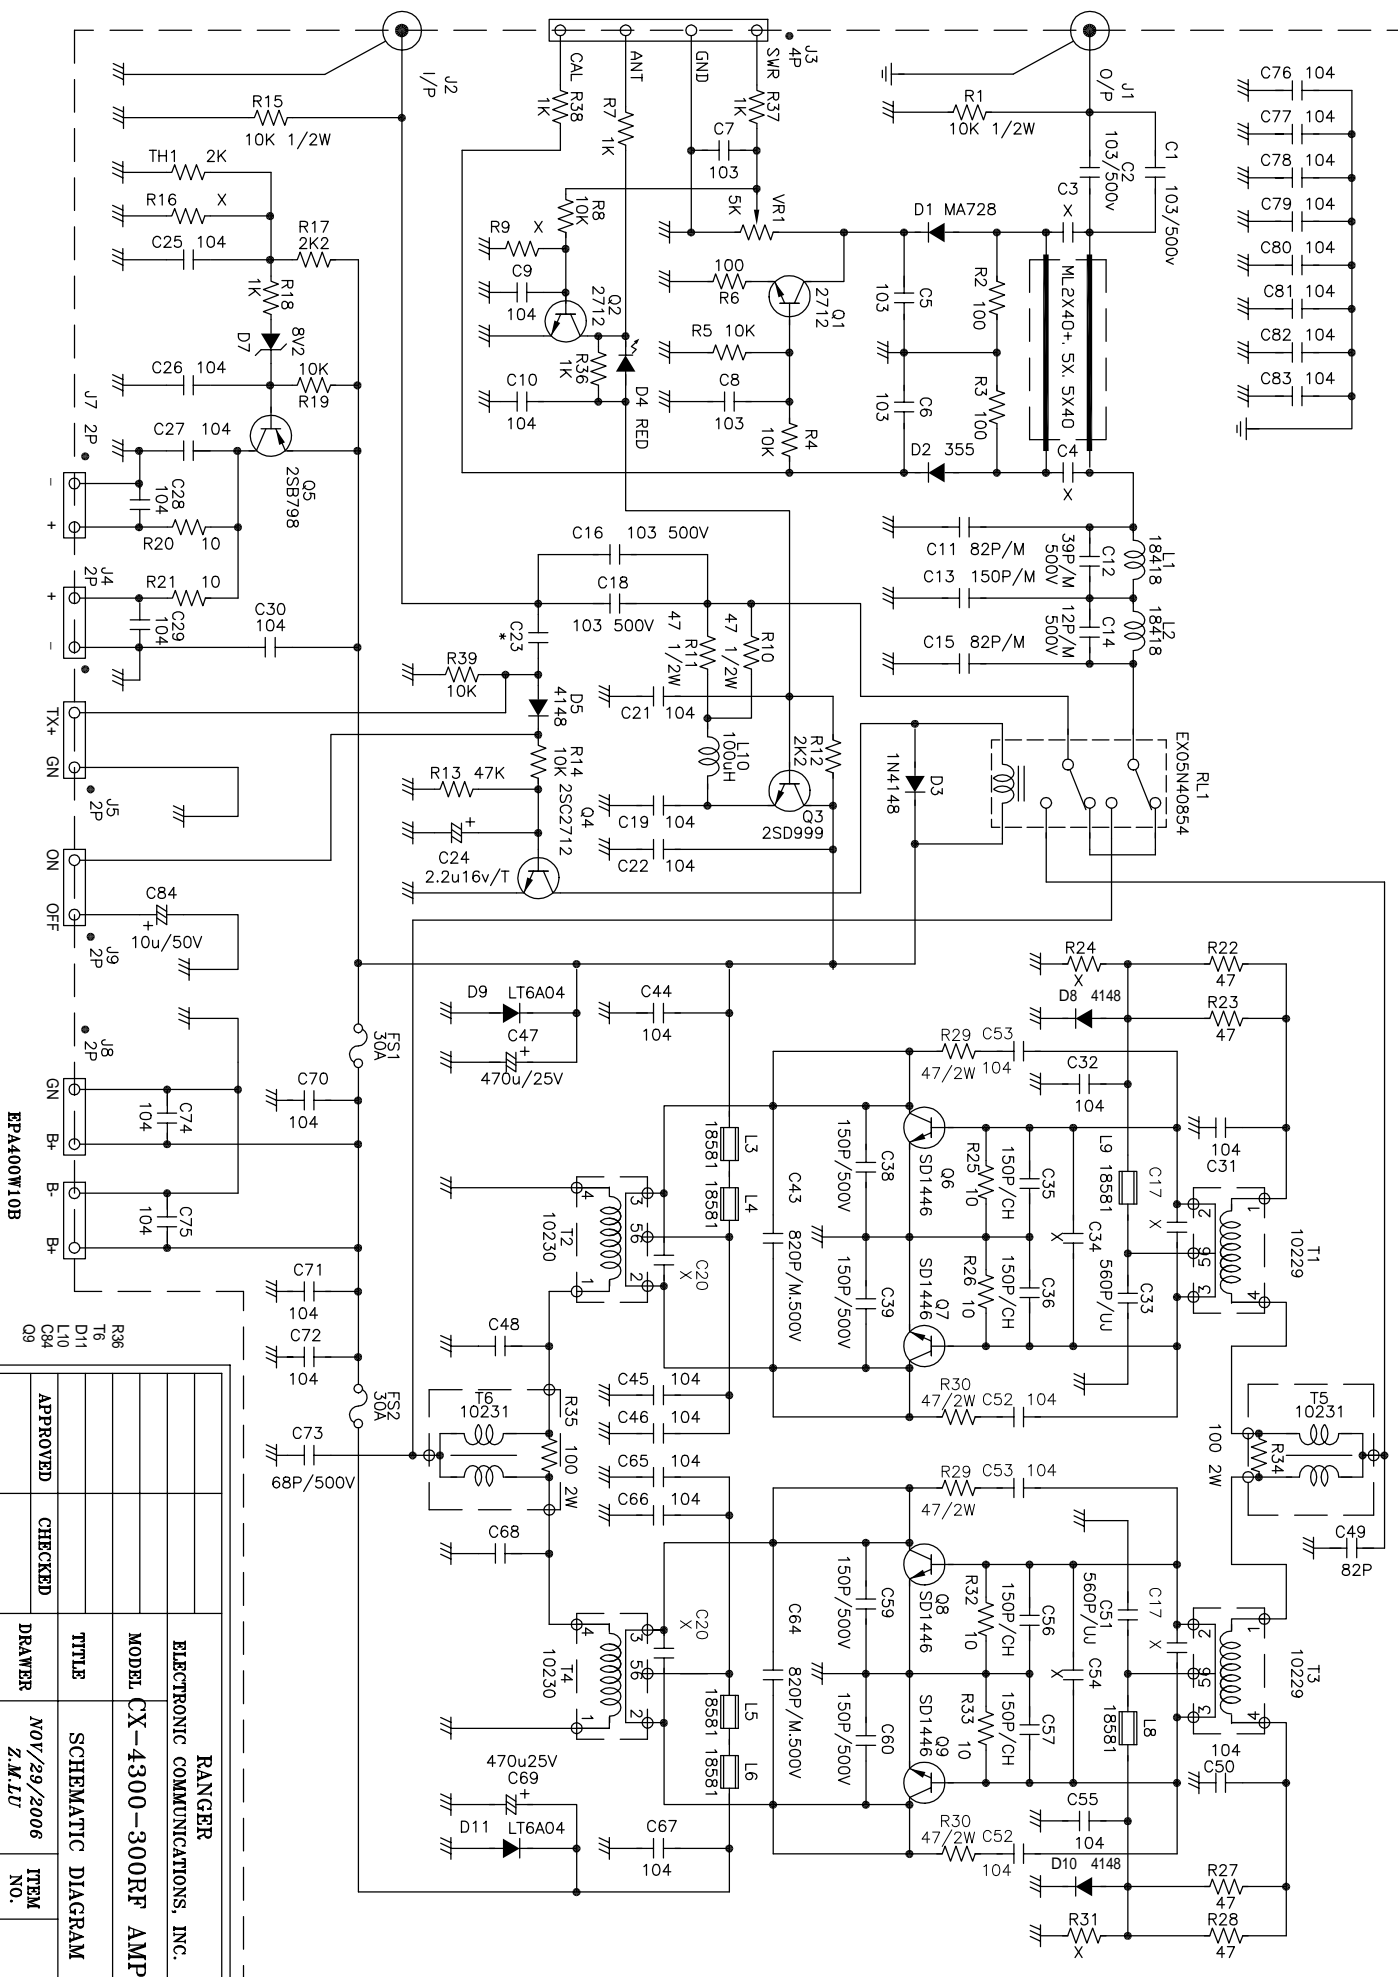

- C76 104
- C77 104
- C78 104
- C79 104
- C80 104
- C81 104
- C82 104
- C83 104

EP4400W10B

APPROVED	CHECKED	DRAWER	TITLE	MODEL	DATE	ITEM NO.
			SCHEMATIC DIAGRAM	CX-4300-300RF AMP	NOV/29/2006	Z.M.LU
			RANGER ELECTRONIC COMMUNICATIONS, INC.			