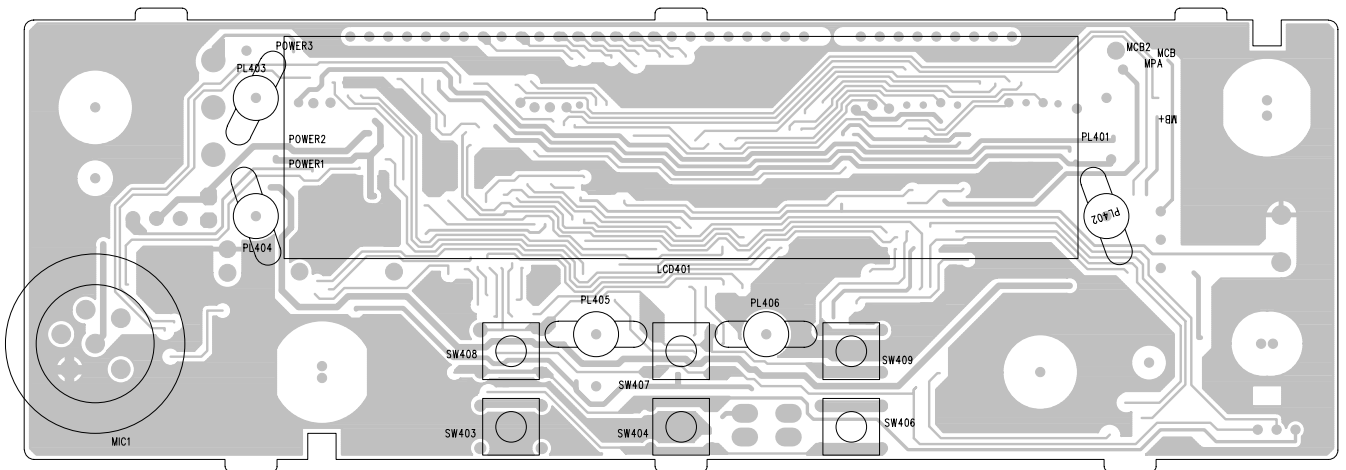

# MAGNUM 257HP CPU BOARD LAYOUT

RF Limited / Magnum International  
 PO Box 1124  
 Issaquah WA 98027  
 USA