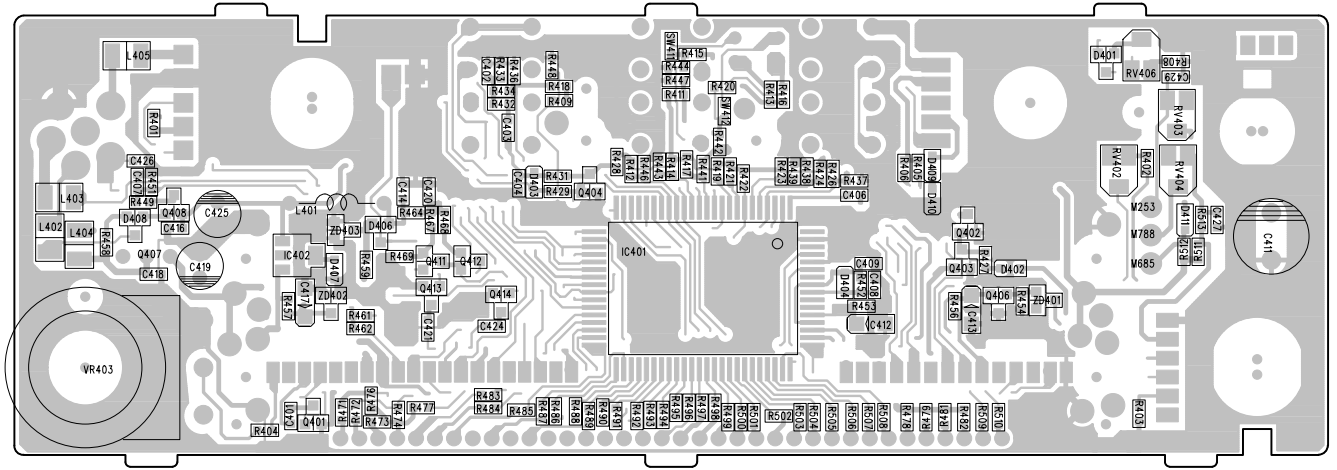

# MAGNUM 257HP CPU BOARD LAYOUT

RF Limited / Magnum International  
 PO Box 1124  
 Issaquah WA 98027  
 USA