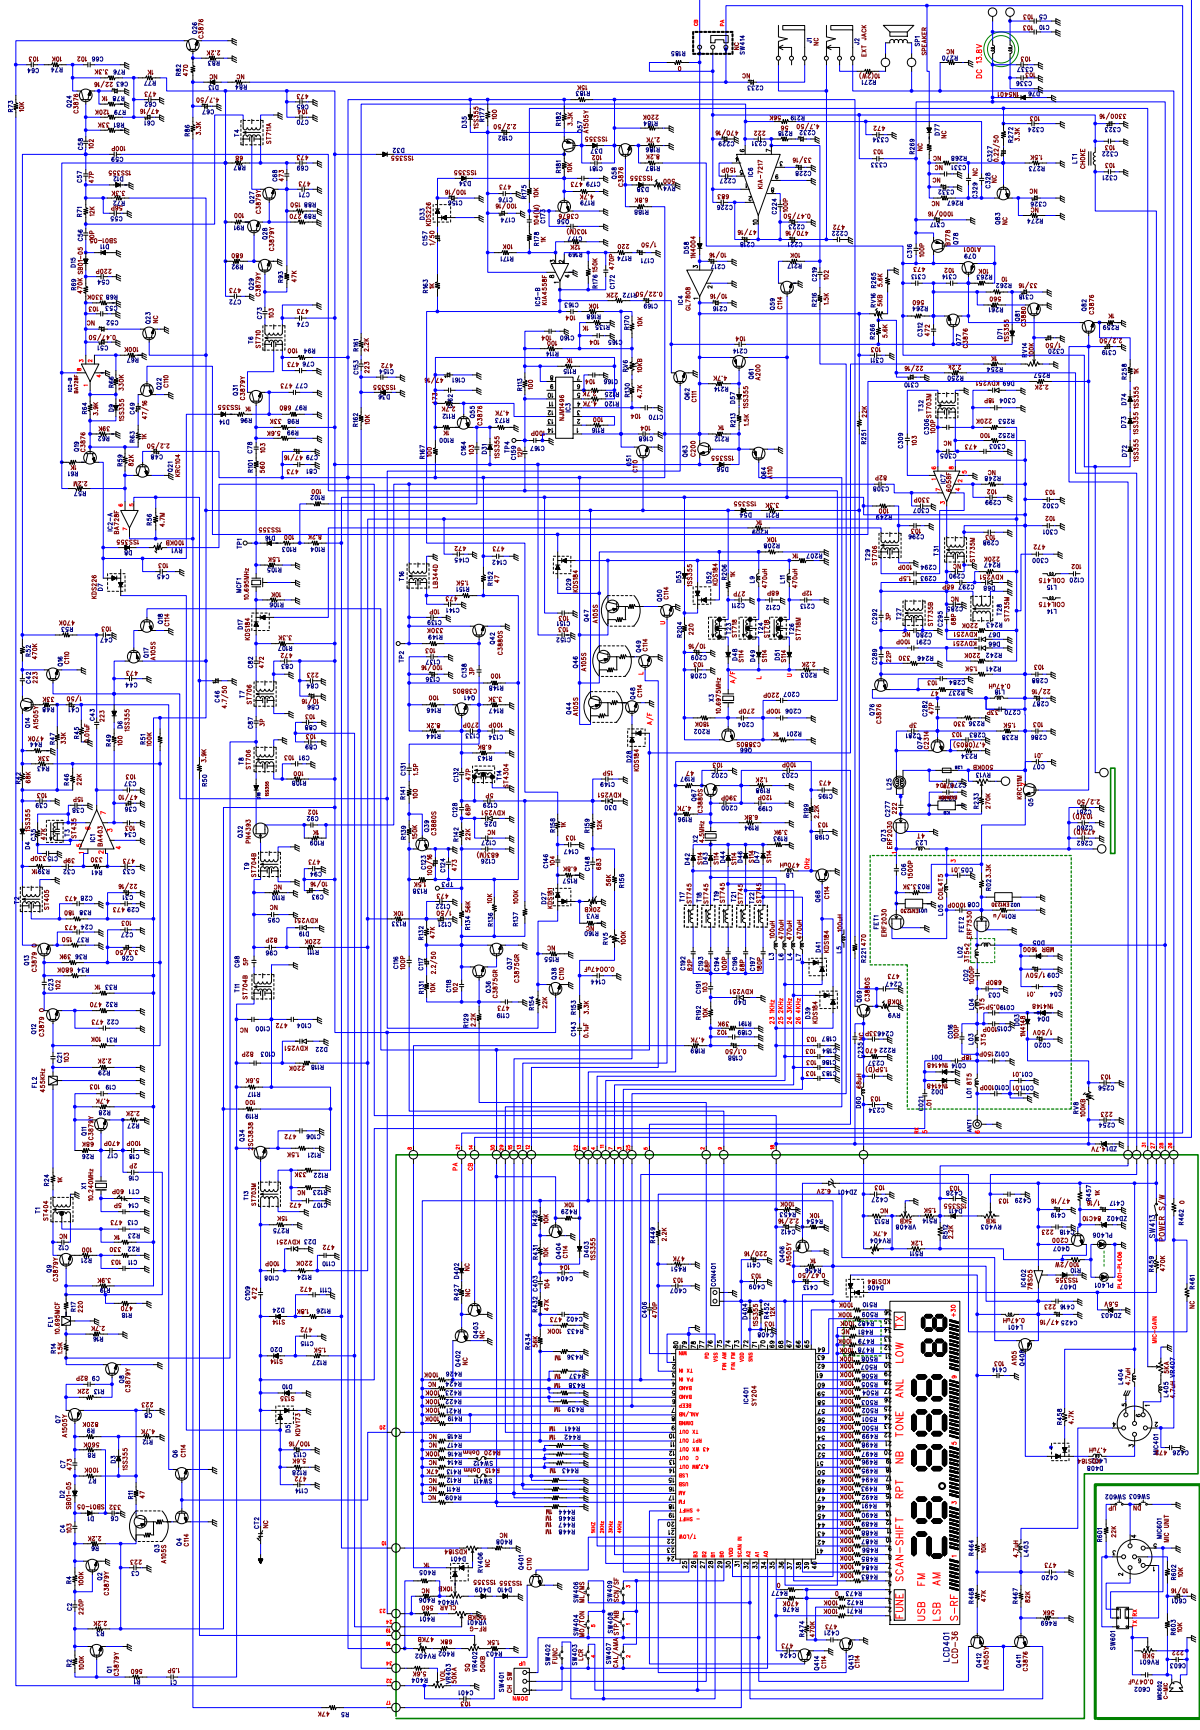

# MAGNUM 257HP SCHEMATIC DIAGRAM

RF Limited / Magnum International  
PO Box 1124  
Issaquah WA 98027  
USA

Copyright © 2010. All Rights Reserved.

www.MagnumRadios.com