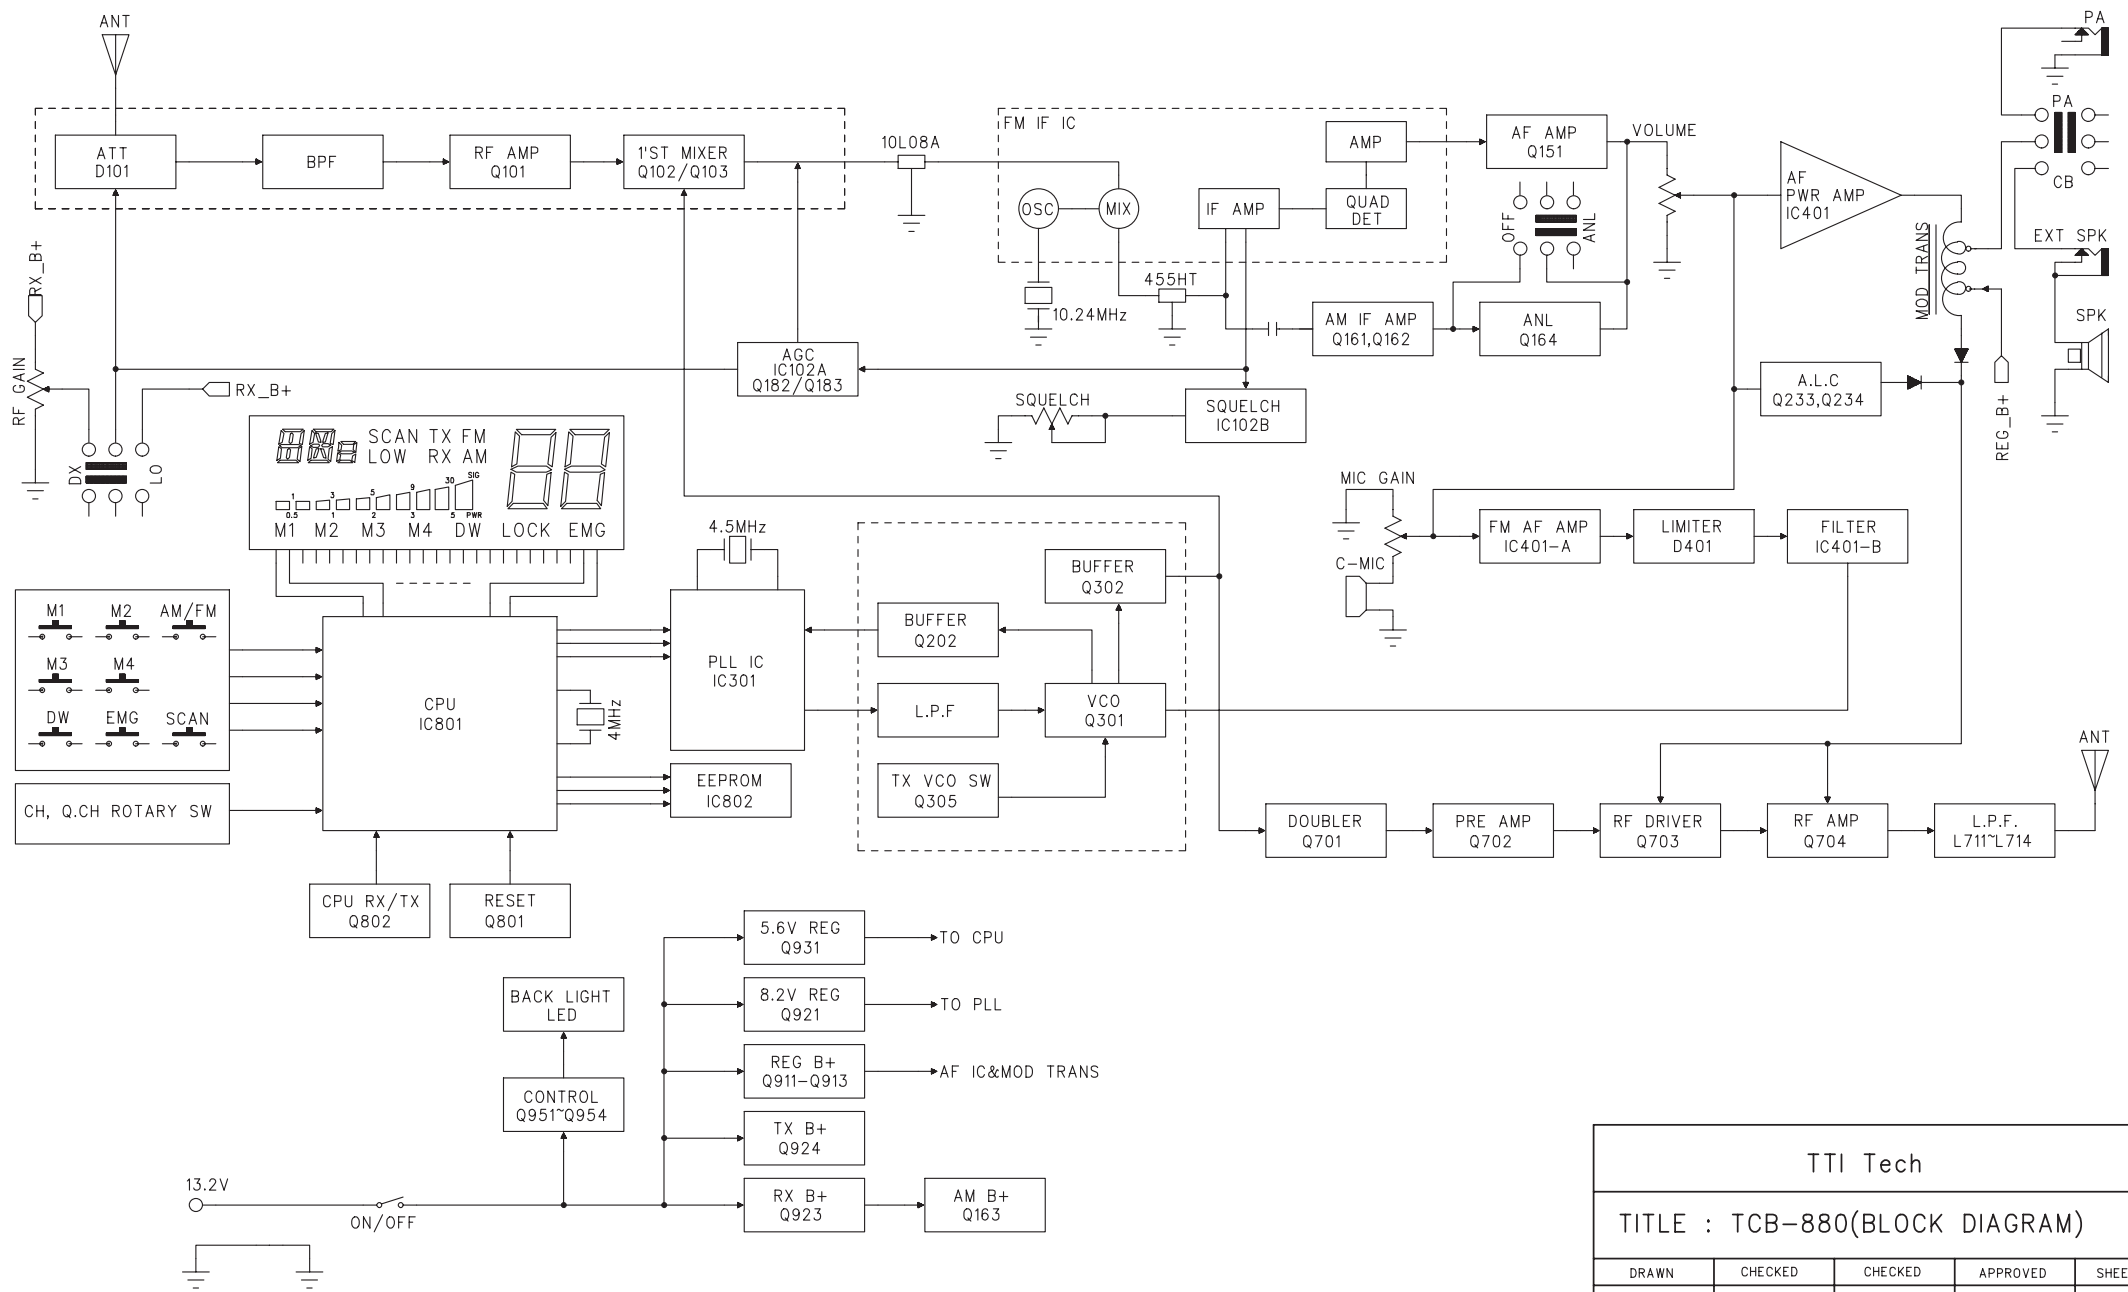

# SECTION 6 BLOCK DIAGRAM

TTI Tech				
TITLE : TCB-880(BLOCK DIAGRAM)				
DRAWN	CHECKED	CHECKED	APPROVED	SHEET
S.H.KWON				1 OF 1
				REV
2004.10.29.				1.0